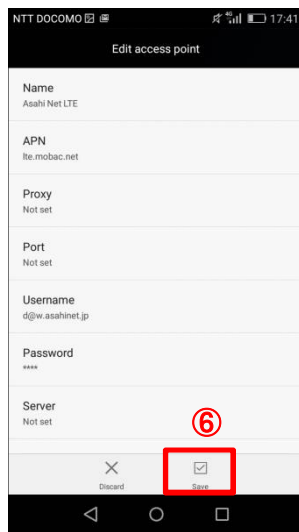

Should your smartphone be reset and you need to enter APN settings again, please refer to this guide.

1. On the Home screen, tap Settings ①.

2. Tap More in the Wireless & networks menu, ① and then tap Mobile network ②.

3. In the Mobile network settings menu, tap Access Point Names.

4. Tap the Menu button ① and then tap New APN ②.

5. In Edit access point, enter the settings below and then tap the Save button ⑥.

Name	asahi-net
APN	lte.mobac.net
Username	d@w.asahinet.jp
Password	(four zeros) 0000
Authentication Type	PAP or CHAP