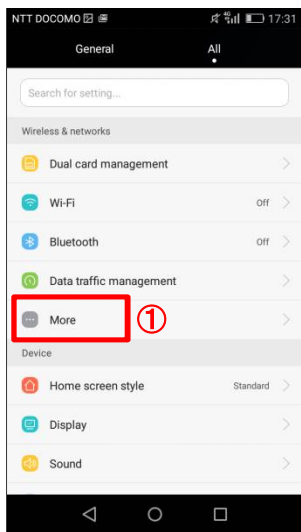

Should your smartphone be reset and you need to enter APN settings again, please refer to this guide.

1. On the Home screen, tap Settings ①.

2. Tap More in the Wireless & networks menu, ① and then tap Mobile network ②.

3. In the Mobile network settings menu, tap Access Point Names.

4. Tap the Menu button ① and then tap New APN ②.

5. In Edit access point, enter the settings below and then tap the Save button ⑥.

Name	asahi-net
APN	lte.mobac.net
Username	d@w.asahinet.jp
Password	(four zeros) 0000
Authentication Type	PAP or CHAP