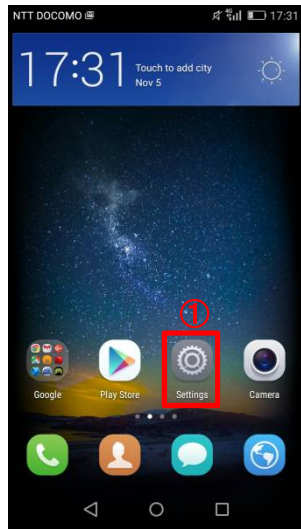

Should your smartphone be reset and you need to enter APN settings again, please refer to this guide.

1. On the Home screen, tap Settings ①.

2. Tap More in the Wireless & networks menu, ① and then tap Mobile network ②.

3. In the Mobile network settings menu, tap Access Point Names.

4. Tap the Menu button ① and then tap New APN ②.

5. In Edit access point, enter the settings below and then tap the Save button ⑥.

Name	asahi-net
APN	lte.mobac.net
Username	d@w.asahinet.jp
Password	(four zeros) 0000
Authentication Type	PAP or CHAP