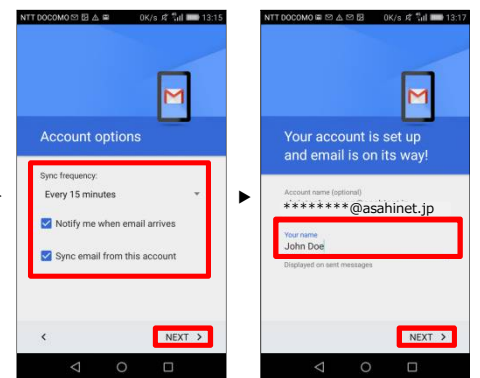

- ⑨ Select options, tap **Next**.
- ⑩ Enter your name, tap **Next**.
  * To abbreviate the name, just tap **Next**.

Go to ⑪