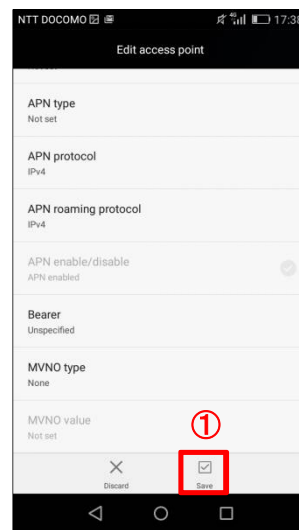

Should your smartphone be reset and you need to enter APN settings again, please refer to this guide.

1. On the Home screen, tap Settings ①.

2. Tap More in the Wireless & networks menu, ① and then tap Mobile network ②.

3. In the Mobile network settings menu, tap Access Point Names.

4. Tap the Menu button ① and then tap New APN ②.

5. In Edit access point, enter the settings below and then tap the Save button ⑥.

Name	asahi-net
APN	lte.mobac.net
Username	d@w.asahinet.jp
Password	(four zeros) 0000
Authentication Type	PAP or CHAP

* Only the above settings are required – there is no need to enter any other settings.

6. After saving the data entered in 5 ①, the APN will appear ②. Choose it, then tap the Home button ③.

To use Asahi Net email on the HUAWEI P8lite, please follow these settings.