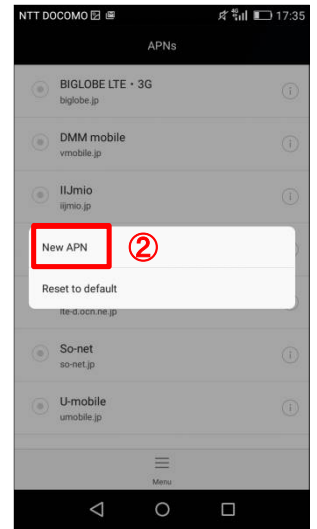

Should your smartphone be reset and you need to enter APN settings again, please refer to this guide.

1. On the Home screen, tap Settings ①.

2. Tap More in the Wireless & networks menu, ① and then tap Mobile network ②.

3. In the Mobile network settings menu, tap Access Point Names.

4. Tap the Menu button ① and then tap New APN ②.

5. In Edit access point, enter the settings below and then tap the Save button ⑥.

Name	asahi-net
APN	lte.mobac.net
Username	d@w.asahinet.jp
Password	(four zeros) 0000
Authentication Type	PAP or CHAP