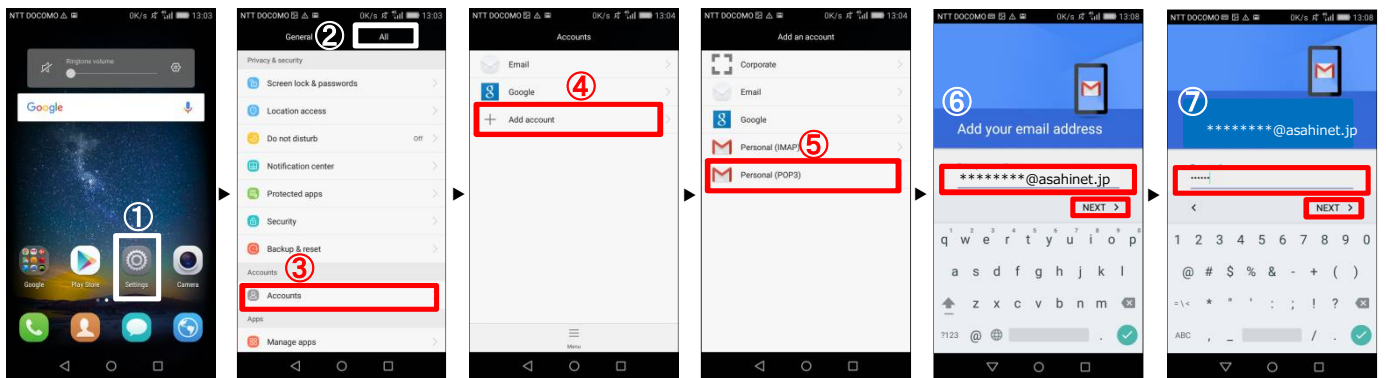

To use Asahi Net email on the HUAWEI P8lite, please follow these settings.

1. Using Gmail, enter your Asahi Net email address, password and the server names.

- ① Tap **Settings**.
- ② Tap **All**.
- ③ Tap **Accounts**.
- ④ Tap **Add account**.
- ⑤ Tap **Personal (POP3)**.
- ⑥ Enter your Asahi Net email address, tap **Next**.
- ⑦ Enter your Asahi Net password, tap **Next**.