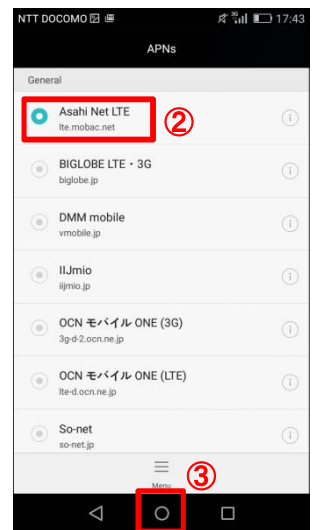

Should your smartphone be reset and you need to enter APN settings again, please refer to this guide.

1. On the Home screen, tap Settings ①.

2. Tap More in the Wireless & networks menu, ① and then tap Mobile network ②.

3. In the Mobile network settings menu, tap Access Point Names.

4. Tap the Menu button ① and then tap New APN ②.

5. In Edit access point, enter the settings below and then tap the Save button ⑥.

Name	asahi-net
APN	lte.mobac.net
Username	d@w.asahinet.jp
Password	(four zeros) 0000
Authentication Type	PAP or CHAP

* Only the above settings are required – there is no need to enter any other settings.

6. After saving the data entered in 5 ①, the APN will appear ②. Choose it, then tap the Home button ③.

To use Asahi Net email on the HUAWEI P8lite, please follow these settings.