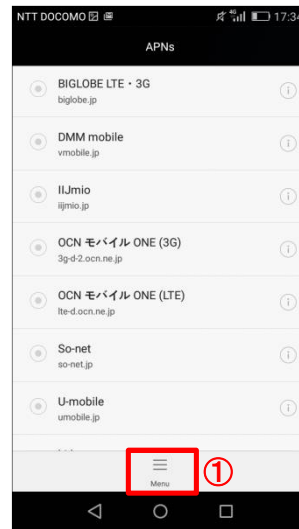

Should your smartphone be reset and you need to enter APN settings again, please refer to this guide.

1. On the Home screen, tap Settings ①.

2. Tap More in the Wireless & networks menu, ① and then tap Mobile network ②.

3. In the Mobile network settings menu, tap Access Point Names.

4. Tap the Menu button ① and then tap New APN ②.

5. In Edit access point, enter the settings below and then tap the Save button ⑥.

Name	asahi-net
APN	lte.mobac.net
Username	d@w.asahinet.jp
Password	(four zeros) 0000
Authentication Type	PAP or CHAP