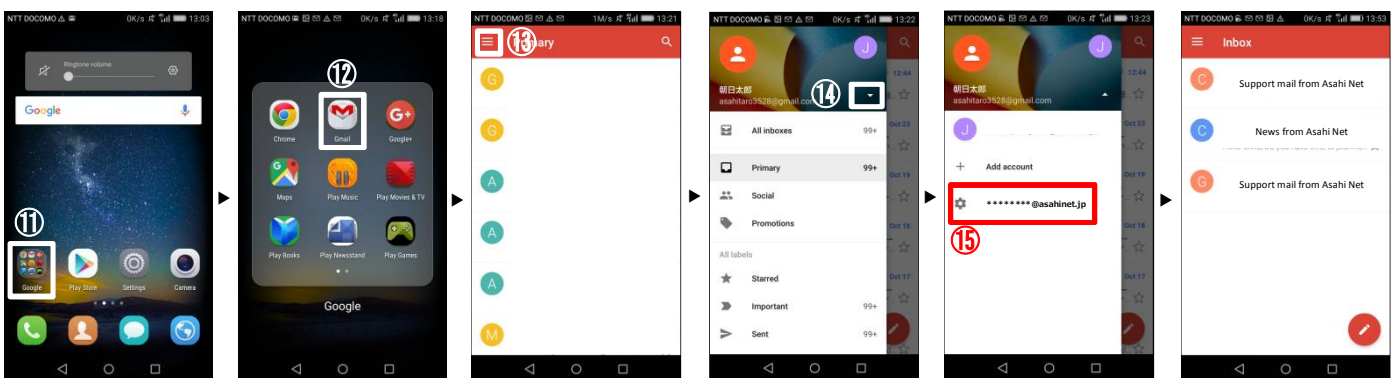

2. Using Gmail, set your Asahi Net account.

- ⑪ Tap the **Google** app folder on the Home screen.
- ⑫ Tap **Gmail**.
- ⑬ Tap the upper-left menu bar.
- ⑭ Tap the upper-right icon.
- ⑮ Tap the Asahi Net email account you have created.
- ⑯ Email in your Asahi Net Inbox is shown.

The Gmail settings for your Asahi Net account are complete.