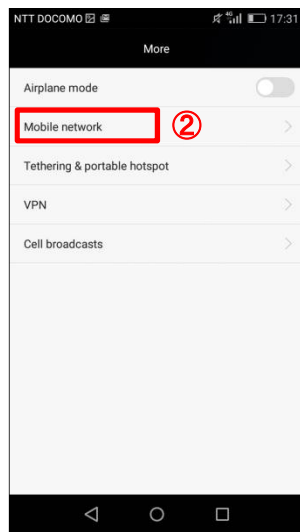

Should your smartphone be reset and you need to enter APN settings again, please refer to this guide.

1. On the Home screen, tap Settings ①.

2. Tap More in the Wireless & networks menu, ① and then tap Mobile network ②.

3. In the Mobile network settings menu, tap Access Point Names.

4. Tap the Menu button ① and then tap New APN ②.

5. In Edit access point, enter the settings below and then tap the Save button ⑥.

Name	asahi-net
APN	lte.mobac.net
Username	d@w.asahinet.jp
Password	(four zeros) 0000
Authentication Type	PAP or CHAP