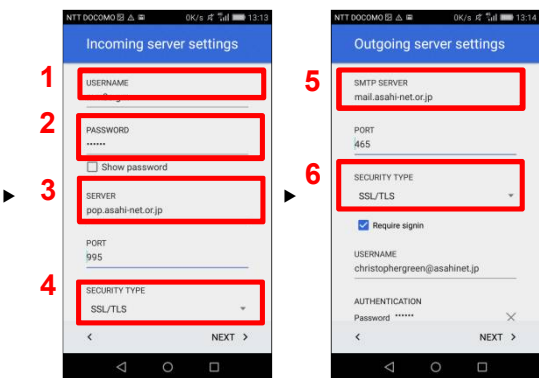

Chart

1 Username	Asahi Net ID
2 Password	Password for the Asahi Net ID
3 Server	pop.asahi-net.or.jp
4 Security Type	SSL/TLS
5 SMTP Server	mail.asahi-net.or.jp
6 Security Type	SSL/TLS

- ⑧ Enter the **Incoming server settings**, as shown in the Chart.
- ⑨ Enter the **Outgoing server settings**, as shown in the Chart.