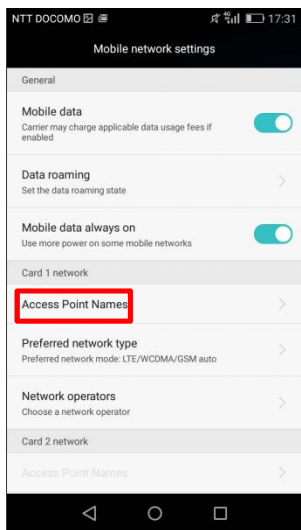

Should your smartphone be reset and you need to enter APN settings again, please refer to this guide.

1. On the Home screen, tap Settings ①.

2. Tap More in the Wireless & networks menu, ① and then tap Mobile network ②.

3. In the Mobile network settings menu, tap Access Point Names.

4. Tap the Menu button ① and then tap New APN ②.

5. In Edit access point, enter the settings below and then tap the Save button ⑥.

Name	asahi-net
APN	lte.mobac.net
Username	d@w.asahinet.jp
Password	(four zeros) 0000
Authentication Type	PAP or CHAP