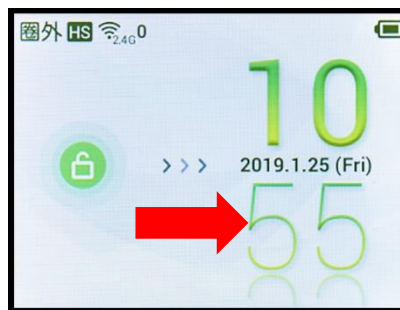

Steps to Configure APN Settings

* Please configure APN settings before you start using the router

STEP 1

Lightly press the power button of the router, and the locked screen will appear. Slide the screen to unlock.