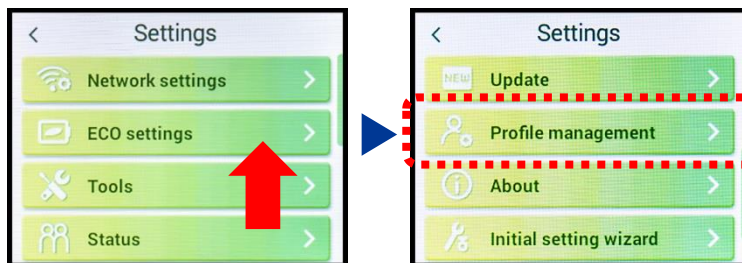

Proceed to the reverse side of the page

How to switch to English display

- Slide the Home screen and tap 設定 (*Settings*).
- Tap システム設定 (*Tools*).
- Scroll down and tap 言語 (*Language*).
- Select *English*, and tap the check button at the top right to switch the display to English.

Settings completed

Steps to Configure APN Settings

* Please configure APN settings before you start using the router

STEP 1

Lightly press the power button of the router, and the locked screen will appear. Slide the screen to unlock.

STEP 2

Home screen will appear. Slide the screen and tap *Settings*.

STEP 3

Settings screen will appear. Slide the screen and tap *Profile management*.

STEP 4

Profile management screen will appear. Select **AN01***, then tap the check button at the top right.