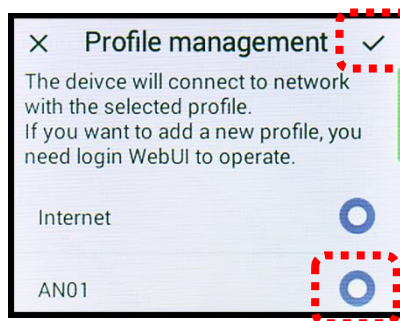

Settings are completed.

If you have any questions, please contact us below:

Asahi Net English Customer Support

0120-577-135

Open hours: 10 a.m-5 p.m., Monday to Friday, excluding national holidays.